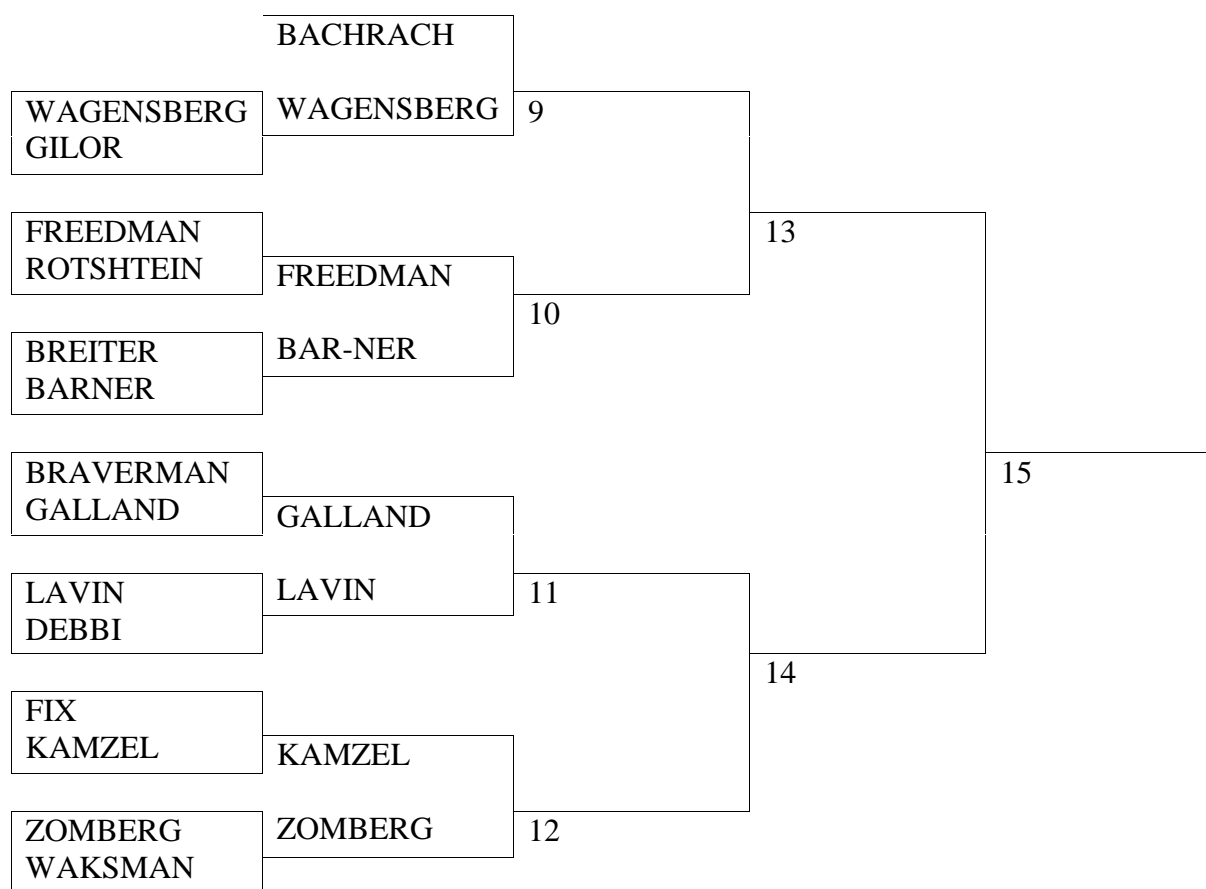

NORTHERN PAIRS – 2016 – LADIES DRAW

DATE	TIME	GAMES	VENUE
26.3.16	9:30	2 - 8	RAMAT GAN
2.4.16	9:30	9 - 12	RAMAT GAN
9.4.16	9:30	13 - 14	HAIFA
	13:00	FINAL	HAIFA

	2 - 8	9:30	26.3.16
	9 - 12	9:30	2.4.16
	13 - 14	9:30	9.4.16
		13:00	