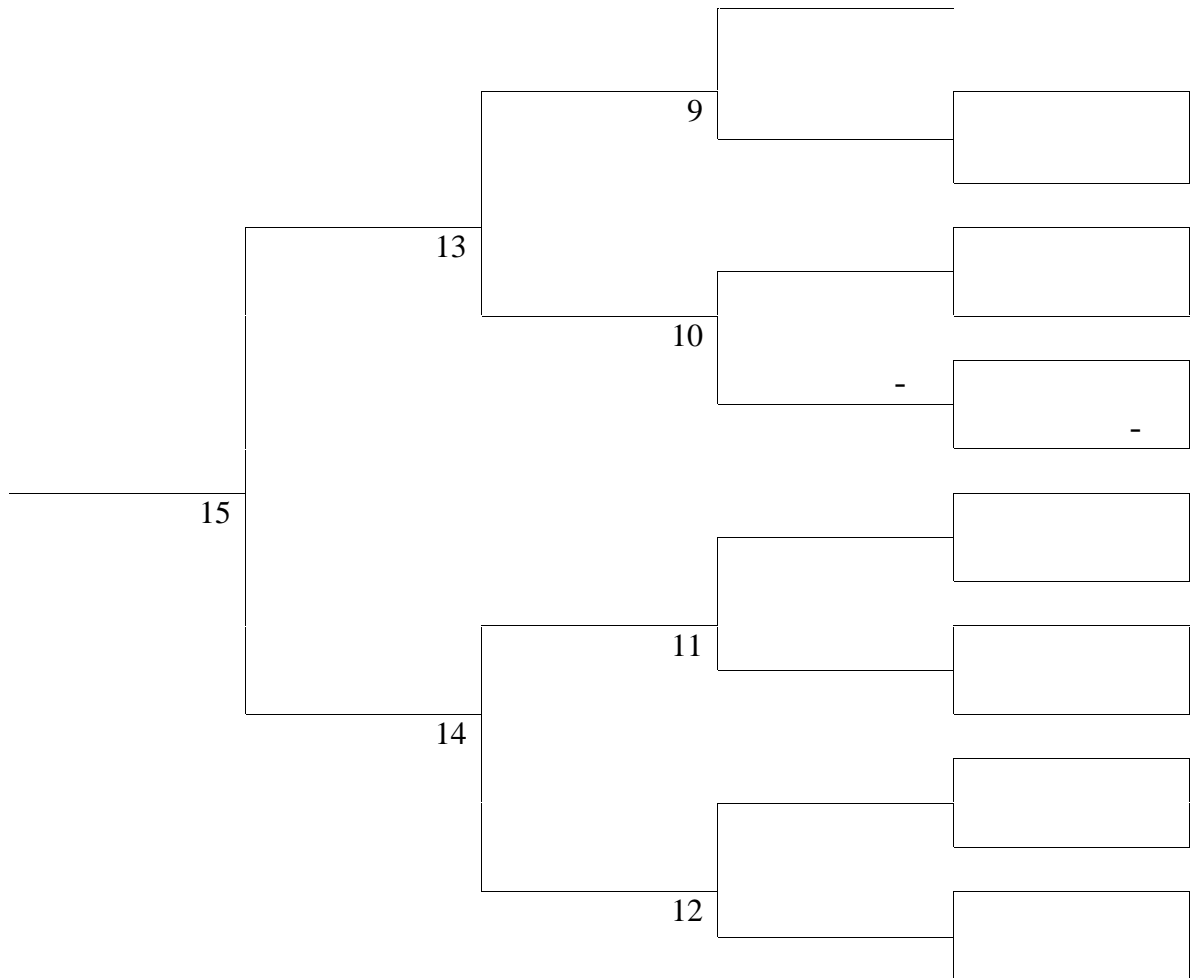

NORTHERN PAIRS – 2016 – LADIES DRAW

DATE	TIME	GAMES	VENUE
26.3.16	9:30	2 - 8	RAMAT GAN
2.4.16	9:30	9 - 12	RAMAT GAN
9.4.16	9:30	13 - 14	HAIFA
	13:00	FINAL	HAIFA

	2 - 8	9:30	26.3.16
	9 - 12	9:30	2.4.16
	13 - 14	9:30	9.4.16
		13:00	